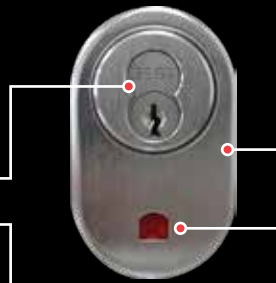

A COMPLETE LOCKDOWN STRATEGY BEGINS WITH SIMPLE SOLUTIONS.

40H SERIES VISUAL INDICATORS

The 40H Mortise Lock with visual indicators can secure classroom doors simply, safely, and reliably.

In an emergency, locking classroom doors quickly from the inside is a critical step in protecting children and staff. The BEST 40H Mortise Lock has several visual indicator offerings available, including the visual indicator thumb-turn, the visual indicator laminate, and the keyed cylinder visual indicator option (for use with intruder function), each allowing educators to know at a glance that their door has been correctly secured.

40H SERIES VISUAL INDICATORS

QUICK AND EASY LOCKDOWN SOLUTION YOU CAN TRUST.

VISUAL INDICATOR PRODUCT OPTIONS

Compatible Application

Compatible with trim styles: H, R, S and functions: R, T, AT, AB, TD, C, INL, IND, allowing key access only to change the status of a door.

Reduced Binding and Mounting Variation
Screws are at a further radius from spindle hole causing improved strength and less binding risk during installation.

Compatible Application

Indicator is designed to fit largest 'S' Rose split trim. Ideal in thumb-turn functions, such as: AT, B, T, L, LB, LT & AD.

Thumb-Turn Function

Intuitive, clear, and effective thumb-turn allowing users to quickly and easily lockdown the classroom.

Visual Indicator (VIN)

Visual Indicator Thumb-turn (VIT)

Flexible
Visual indicator can be installed on the inside and outside of the classroom.