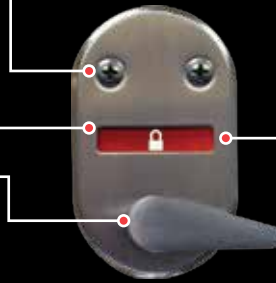

A COMPLETE LOCKDOWN STRATEGY BEGINS WITH SIMPLE SOLUTIONS.

40H SERIES VISUAL INDICATORS

The 40H Mortise Lock with visual indicators can secure classroom doors simply, safely, and reliably.

In an emergency, locking classroom doors quickly from the inside is a critical step in protecting children and staff. The BEST 40H Mortise Lock has several visual indicator offerings available, including the visual indicator thumb-turn, the visual indicator laminate, and the keyed cylinder visual indicator option (for use with intruder function), each allowing educators to know at a glance that their door has been correctly secured.

Reduced Binding and Mounting Variation
Screws are at a further radius from spindle hole causing improved strength and less binding risk during installation.

Compatible Application

Indicator is designed to fit largest 'S' Rose split trim. Ideal in thumb-turn functions, such as: AT, B, T, L, LB, LT & AD.

Thumb-Turn Function

Intuitive, clear, and effective thumb-turn allowing users to quickly and easily lockdown the classroom.

Visual Indicator (VIN)

Visual Indicator Thumb-turn (VIT)

Flexible
Visual indicator can be installed on the inside and outside of the classroom.

Visual Indicator
Easy-to-understand locking indicator on inside of classroom, which visually shows if the door is secured or unsecured.

Visual Indicating Laminate

Easy to install

Easily and quickly cut, peel and stick the laminate directly onto the door.